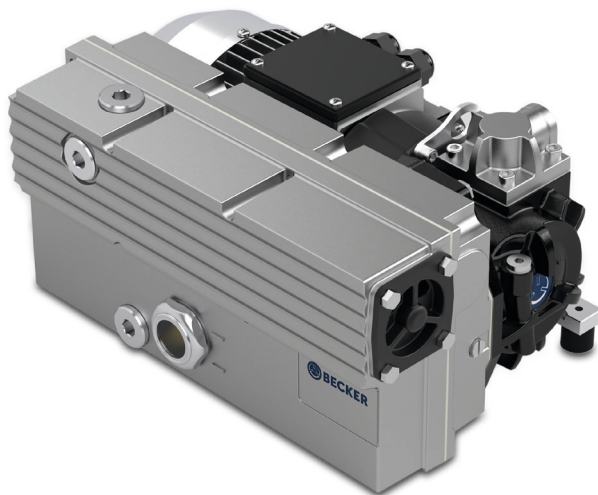

○ 5.21

○ 5.25

**MAKE IT BECKER.**

1

Type 1      Type 2

**AIR**

2

		CE MAX. VACUUM mbar
Frequency: 50 Hz Speed: 1450 rpm Power required: 100 W Peak capacity: 100 m³/h Pressure: 100 mbar Vacuum: 100 mbar	100 mbar 100 mbar 100 mbar 100 mbar 100 mbar	